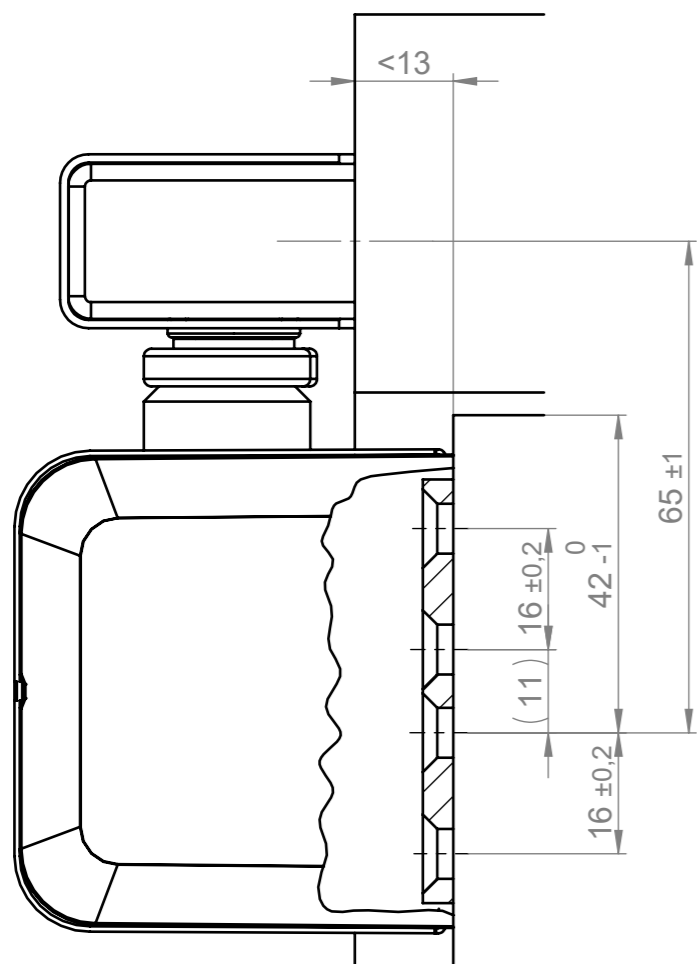

This work is copyright and no part may be reproduced, by any process, nor may any other exclusive right be exercised without the permission of ASSA ABLOY.

Direktbefestigung
direct installation

DIN links
left hand door

DIN rechts
right hand door

Befestigung mit Montageplatte
installation with mounting plate

DIN links
left hand door

DIN rechts
right hand door

State	Description	Date	Name						
 Inspection Dimension				Name local language		DC500-DC700 mit G193/G195			
Surface:				Material:		General tolerance:			
Volume:	Weight:	Surface area:	Created (YYYY-MM-DD):	Designed by:	Drawn by:	Scale:	Projection:		
mm ³	gram	mm ²	2018-05-14	andsau	andsau	1:5 (A3)			
ASSA ABLOY ASSA ABLOY Sicherheitstechnik GmbH				Door closer accessory			Alternate ID		
				Standard installation hinge side			DC500H.30-1000		
				Document ID			Rev.:		
				D000986862-001			1		