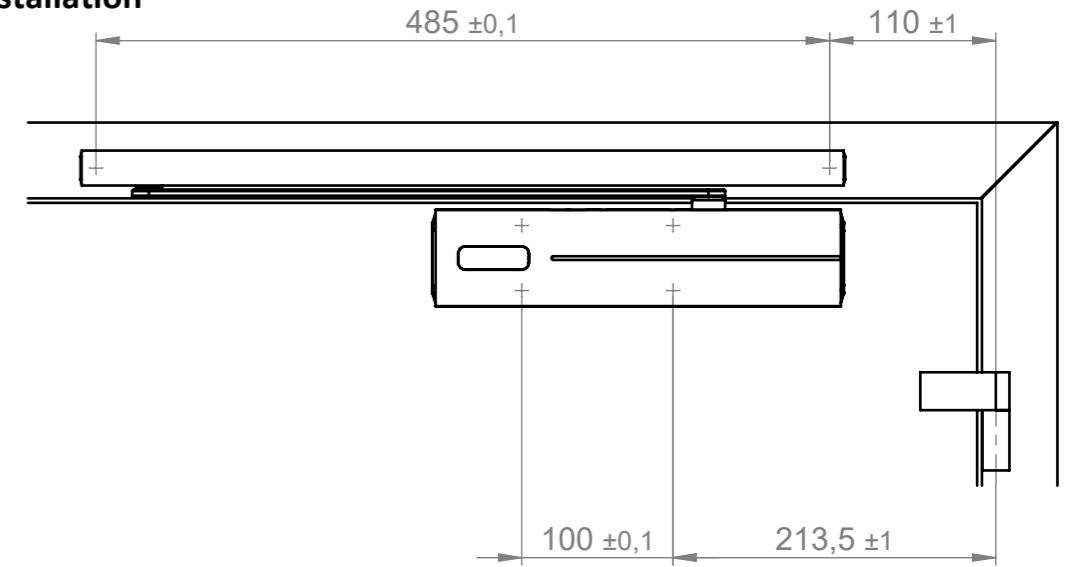

This work is copyright and no part may be reproduced, by any process, nor may any other exclusive right be exercised without the permission of ASSA ABLOY.

Direktbefestigung
direct installation

DIN links
left hand door

DIN rechts
right hand door

Befestigung mit Montageplatte
installation with mounting plate

DIN links
left hand door

DIN rechts
right hand door

State	Description	Date	Name						
 Inspection Dimension				Name local language		DC500-DC700 mit G193/G195			
Surface:				Material:		General tolerance:			
Volume:	Weight:	Surface area:	Created (YYYY-MM-DD):	Designed by:	Drawn by:	Scale:	Projection:		
mm ³	gram	mm ²	2018-05-14	andsau	andsau	1:5 (A3)			
ASSA ABLOY ASSA ABLOY Sicherheitstechnik GmbH				Door closer accessory			Alternate ID		
				Standard installation hinge side			DC500H.30-1000		
				Document ID			Rev.:		
				D000986862-001			1		