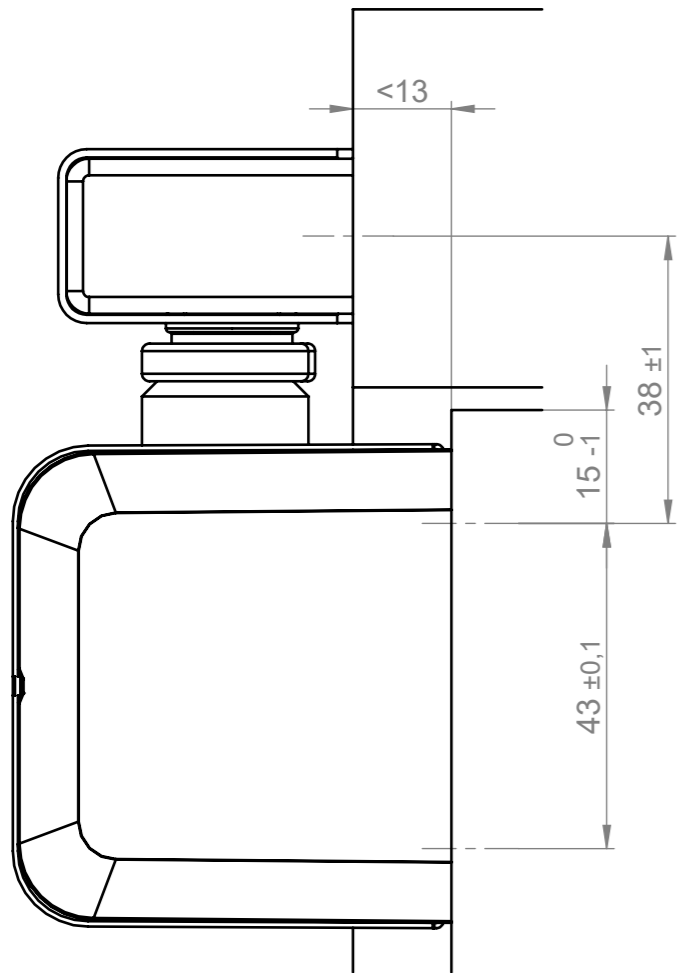

This work is copyright and no part may be reproduced, by any process, nor may any other exclusive right be exercised without the permission of ASSA ABLOY.

Direktbefestigung
direct installation

DIN links
left hand door

DIN rechts
right hand door

Befestigung mit Montageplatte
installation with mounting plate

DIN links
left hand door

DIN rechts
right hand door

State	Description	Date	Name						
 Inspection Dimension				Name local language		DC500-DC700 mit G193/G195			
Surface:				Material:		General tolerance:			
Volume:	Weight:	Surface area:	Created (YYYY-MM-DD):	Designed by:	Drawn by:	Scale:	Projection:		
mm ³	gram	mm ²	2018-05-14	andsau	andsau	1:5 (A3)			
ASSA ABLOY ASSA ABLOY Sicherheitstechnik GmbH				Door closer accessory			Alternate ID		
				Standard installation hinge side			DC500H.30-1000		
				Document ID			Rev.:		
				D000986862-001			1		