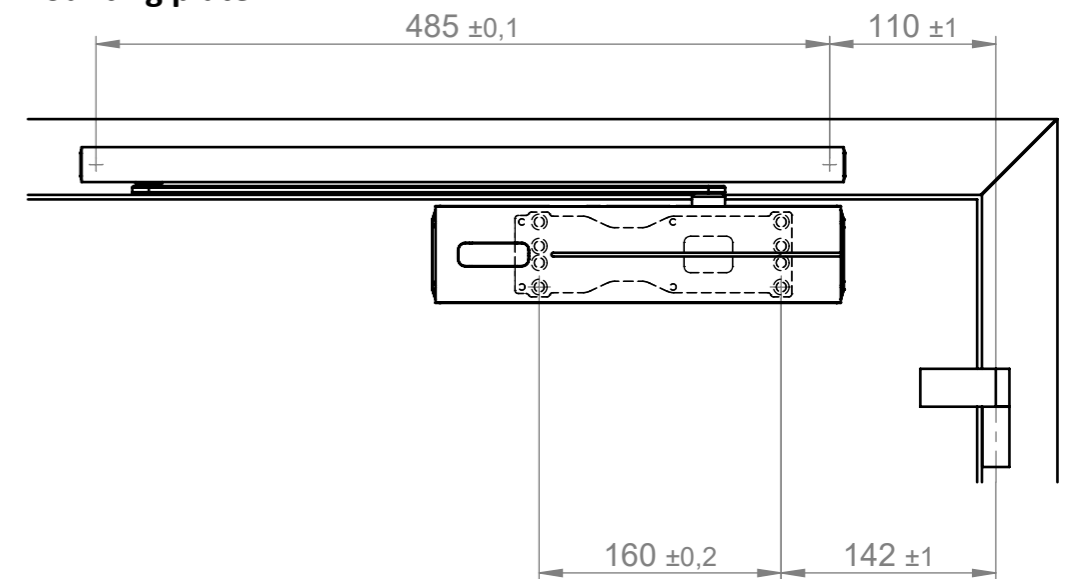

This work is copyright and no part may be reproduced, by any process, nor may any other exclusive right be exercised without the permission of ASSA ABLOY.

Direktbefestigung
direct installation

DIN links
left hand door

DIN rechts
right hand door

Befestigung mit Montageplatte
installation with mounting plate

DIN links
left hand door

DIN rechts
right hand door

State	Description	Date	Name						
 Inspection Dimension				Name local language		DC500-DC700 mit G193/G195			
Surface:				Material:		General tolerance:			
Volume:	Weight:	Surface area:	Created (YYYY-MM-DD):	Designed by:	Drawn by:	Scale:	Projection:		
mm ³	gram	mm ²	2018-05-14	andsau	andsau	1:5 (A3)			
ASSA ABLOY ASSA ABLOY Sicherheitstechnik GmbH				Door closer accessory			Alternate ID		
				Standard installation hinge side			DC500H.30-1000		
				Document ID			Rev.:		
				D000986862-001			1		