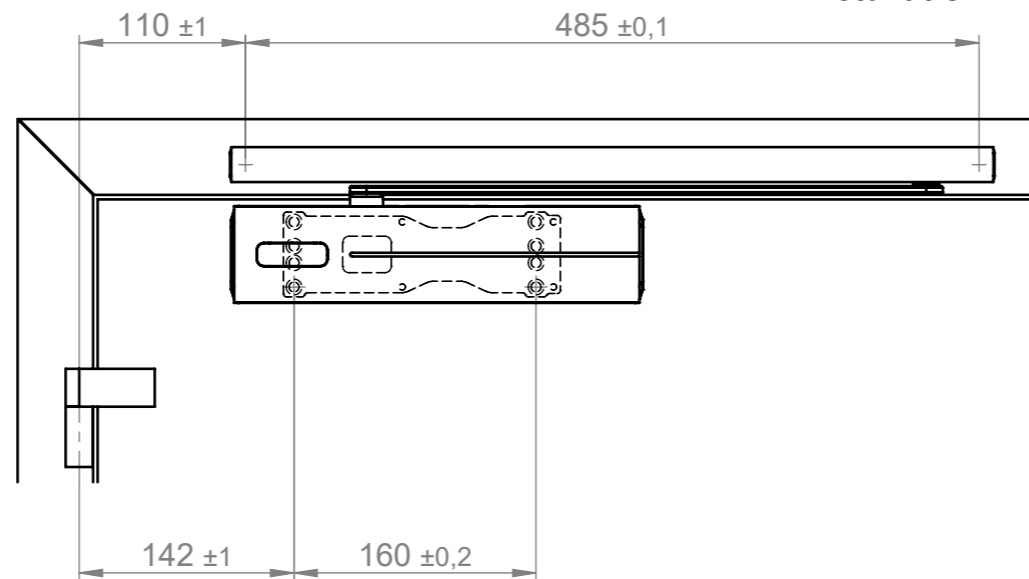

This work is copyright and no part may be reproduced, by any process, nor may any other exclusive right be exercised without the permission of ASSA ABLOY.

Direktbefestigung
direct installation

DIN links
left hand door

DIN rechts
right hand door

Befestigung mit Montageplatte
installation with mounting plate

DIN links
left hand door

DIN rechts
right hand door

State	Description	Date	Name						
 Inspection Dimension				Name local language		DC500-DC700 mit G193/G195			
Surface:				Material:		General tolerance:			
Volume:	Weight:	Surface area:	Created (YYYY-MM-DD):	Designed by:	Drawn by:	Scale:	Projection:		
mm ³	gram	mm ²	2018-05-14	andsau	andsau	1:5 (A3)			
ASSA ABLOY ASSA ABLOY Sicherheitstechnik GmbH				Door closer accessory			Alternate ID		
				Standard installation hinge side			DC500H.30-1000		
				Document ID			Rev.:		
				D000986862-001			1		