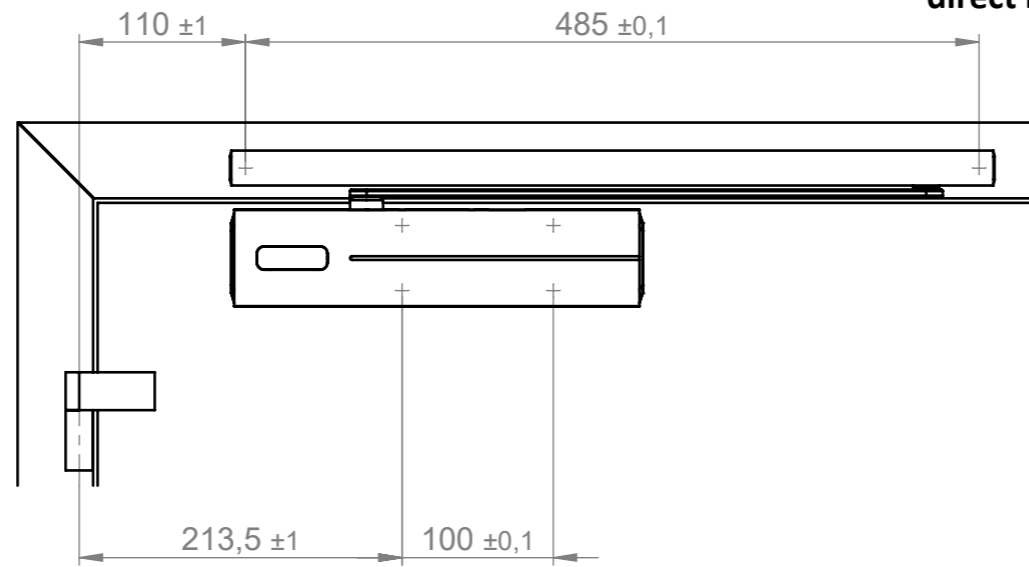

This work is copyright and no part may be reproduced, by any process, nor may any other exclusive right be exercised without the permission of ASSA ABLOY.

Direktbefestigung
direct installation

DIN links
left hand door

DIN rechts
right hand door

Befestigung mit Montageplatte
installation with mounting plate

DIN links
left hand door

DIN rechts
right hand door

State	Description	Date	Name						
 Inspection Dimension				Name local language		DC500-DC700 mit G193/G195			
Surface:				Material:		General tolerance:			
Volume:	Weight:	Surface area:	Created (YYYY-MM-DD):	Designed by:	Drawn by:	Scale:	Projection:		
mm ³	gram	mm ²	2018-05-14	andsau	andsau	1:5 (A3)			
ASSA ABLOY ASSA ABLOY Sicherheitstechnik GmbH				Door closer accessory			Alternate ID		
				Standard installation hinge side			DC500H.30-1000		
				Document ID			Rev.:		
				D000986862-001			1		