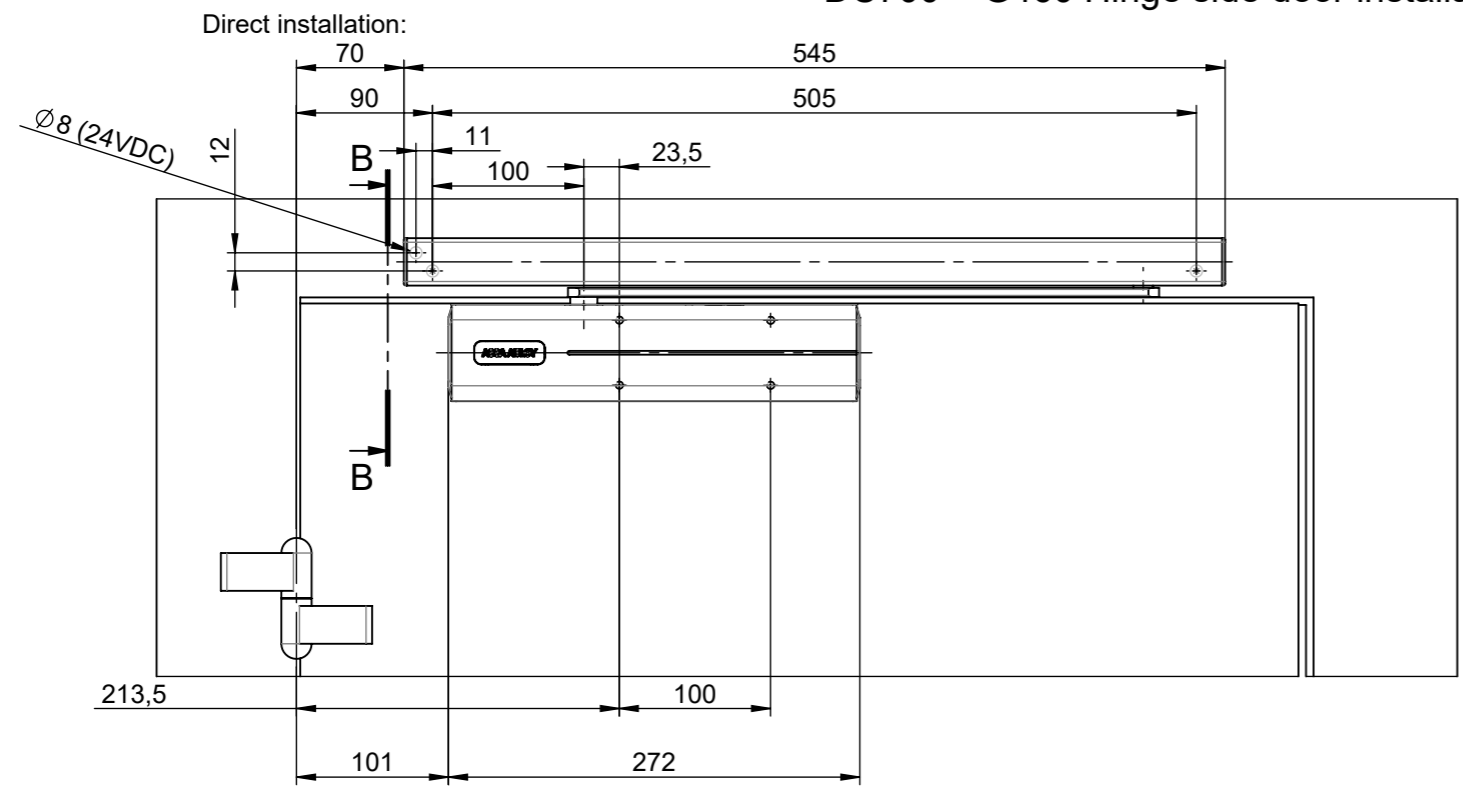

This work is copyright and no part may be reproduced, by any process, nor may any other exclusive right be exercised without the permission of ASSA ABLOY.

DC700 + G460 Hinge side door installation

Surface treatment:			Material:			General tolerance:		
Volume:	Mass:	Surface area:	Created (YYYY-MM-DD):	Designed by:	Drawn by:	Scale:	Projection:	
ASSA ABLOY			DC700 + G460			1:5 (A3)		
						Alternate ID		
Document ID						Rev.:		