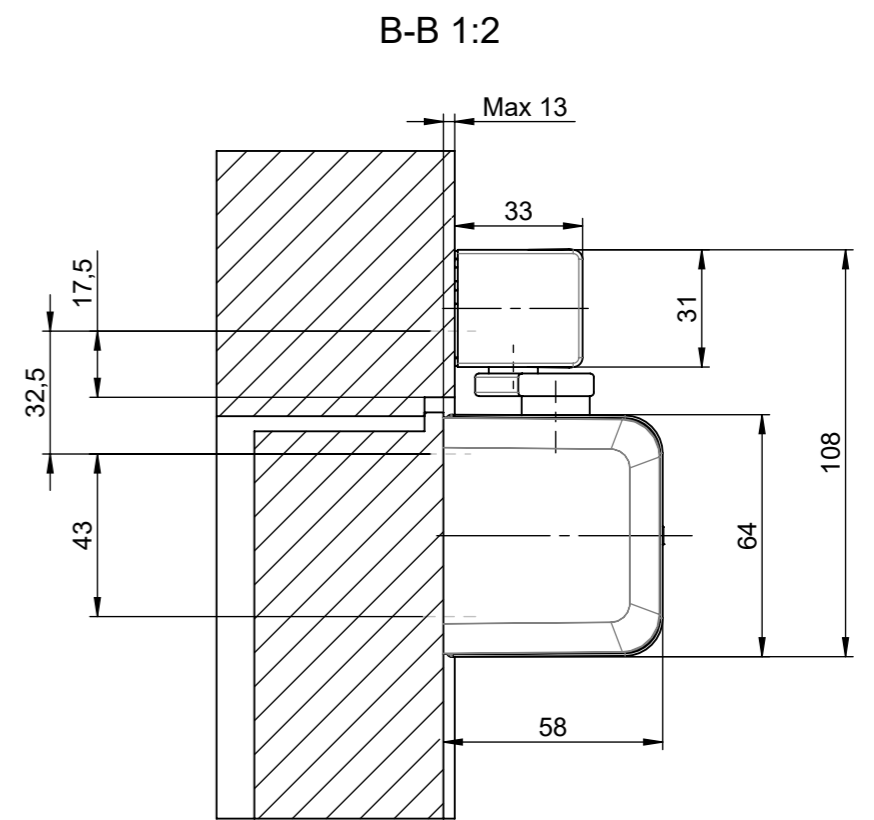

This work is copyright and no part may be reproduced, by any process, nor may any other exclusive right be exercised without the permission of ASSA ABLOY.

DC700 + G460 Hinge side door installation

Surface treatment:			Material:			General tolerance:		
Volume:	Mass:	Surface area:	Created (YYYY-MM-DD):	Designed by:	Drawn by:	Scale:	Projection:	
ASSA ABLOY			DC700 + G460			1:5 (A3)		
						Alternate ID		
Document ID						Rev.:		