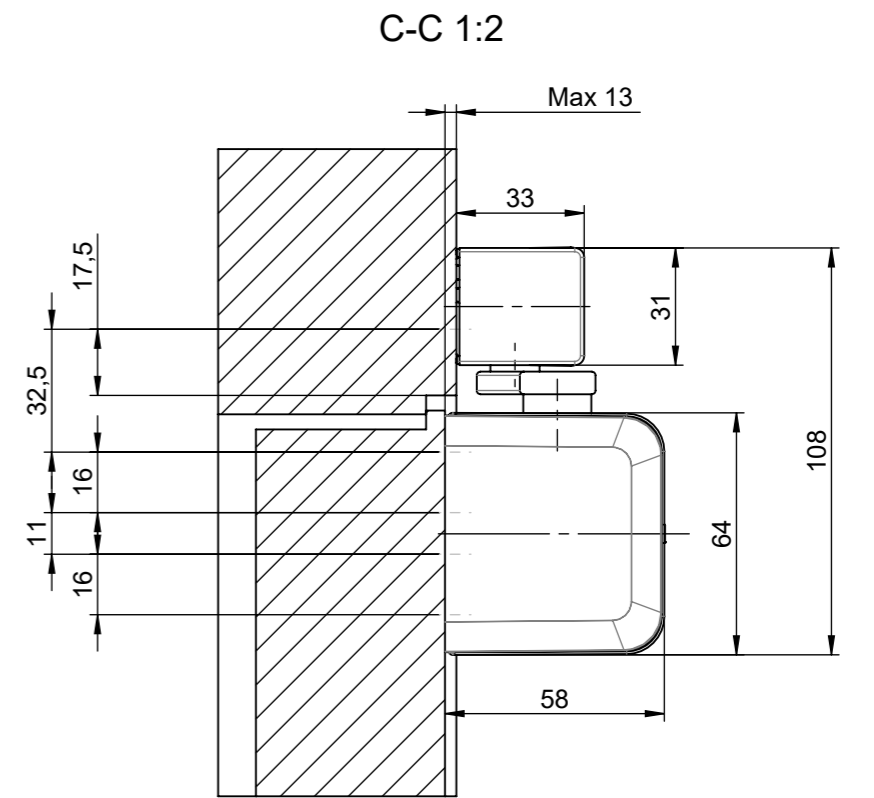

This work is copyright and no part may be reproduced, by any process, nor may any other exclusive right be exercised without the permission of ASSA ABLOY.

DC700 + G460 Hinge side door installation

Surface treatment:			Material:			General tolerance:		
Volume:	Mass:	Surface area:	Created (YYYY-MM-DD):	Designed by:	Drawn by:	Scale:	Projection:	
ASSA ABLOY			DC700 + G460			1:5 (A3)		
						Alternate ID		
Document ID						Rev.:		