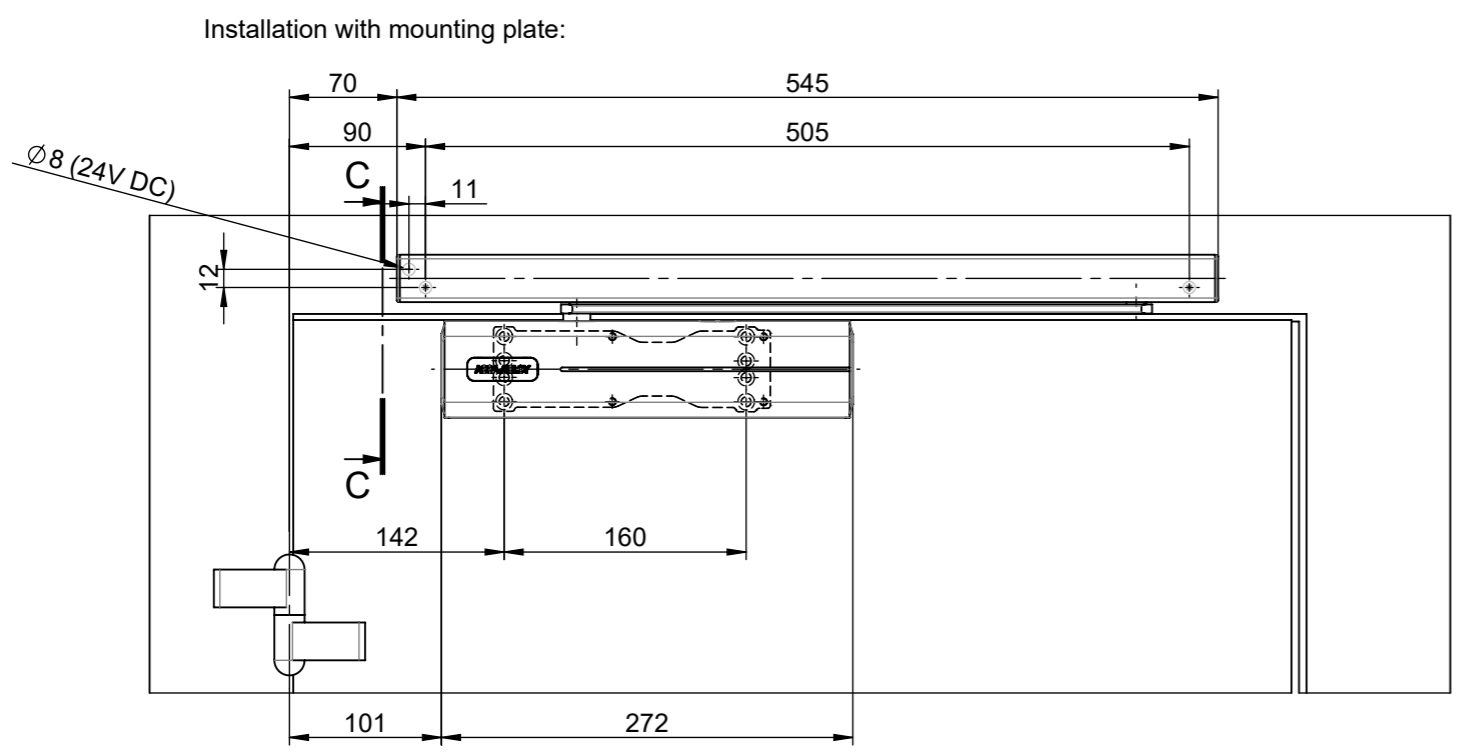

This work is copyright and no part may be reproduced, by any process, nor may any other exclusive right be exercised without the permission of ASSA ABLOY.

DC700 + G460 Hinge side door installation

Surface treatment:			Material:			General tolerance:		
Volume:	Mass:	Surface area:	Created (YYYY-MM-DD):	Designed by:	Drawn by:	Scale:	Projection:	
ASSA ABLOY			DC700 + G460			1:5 (A3)		
						Alternate ID		
Document ID						Rev.:		